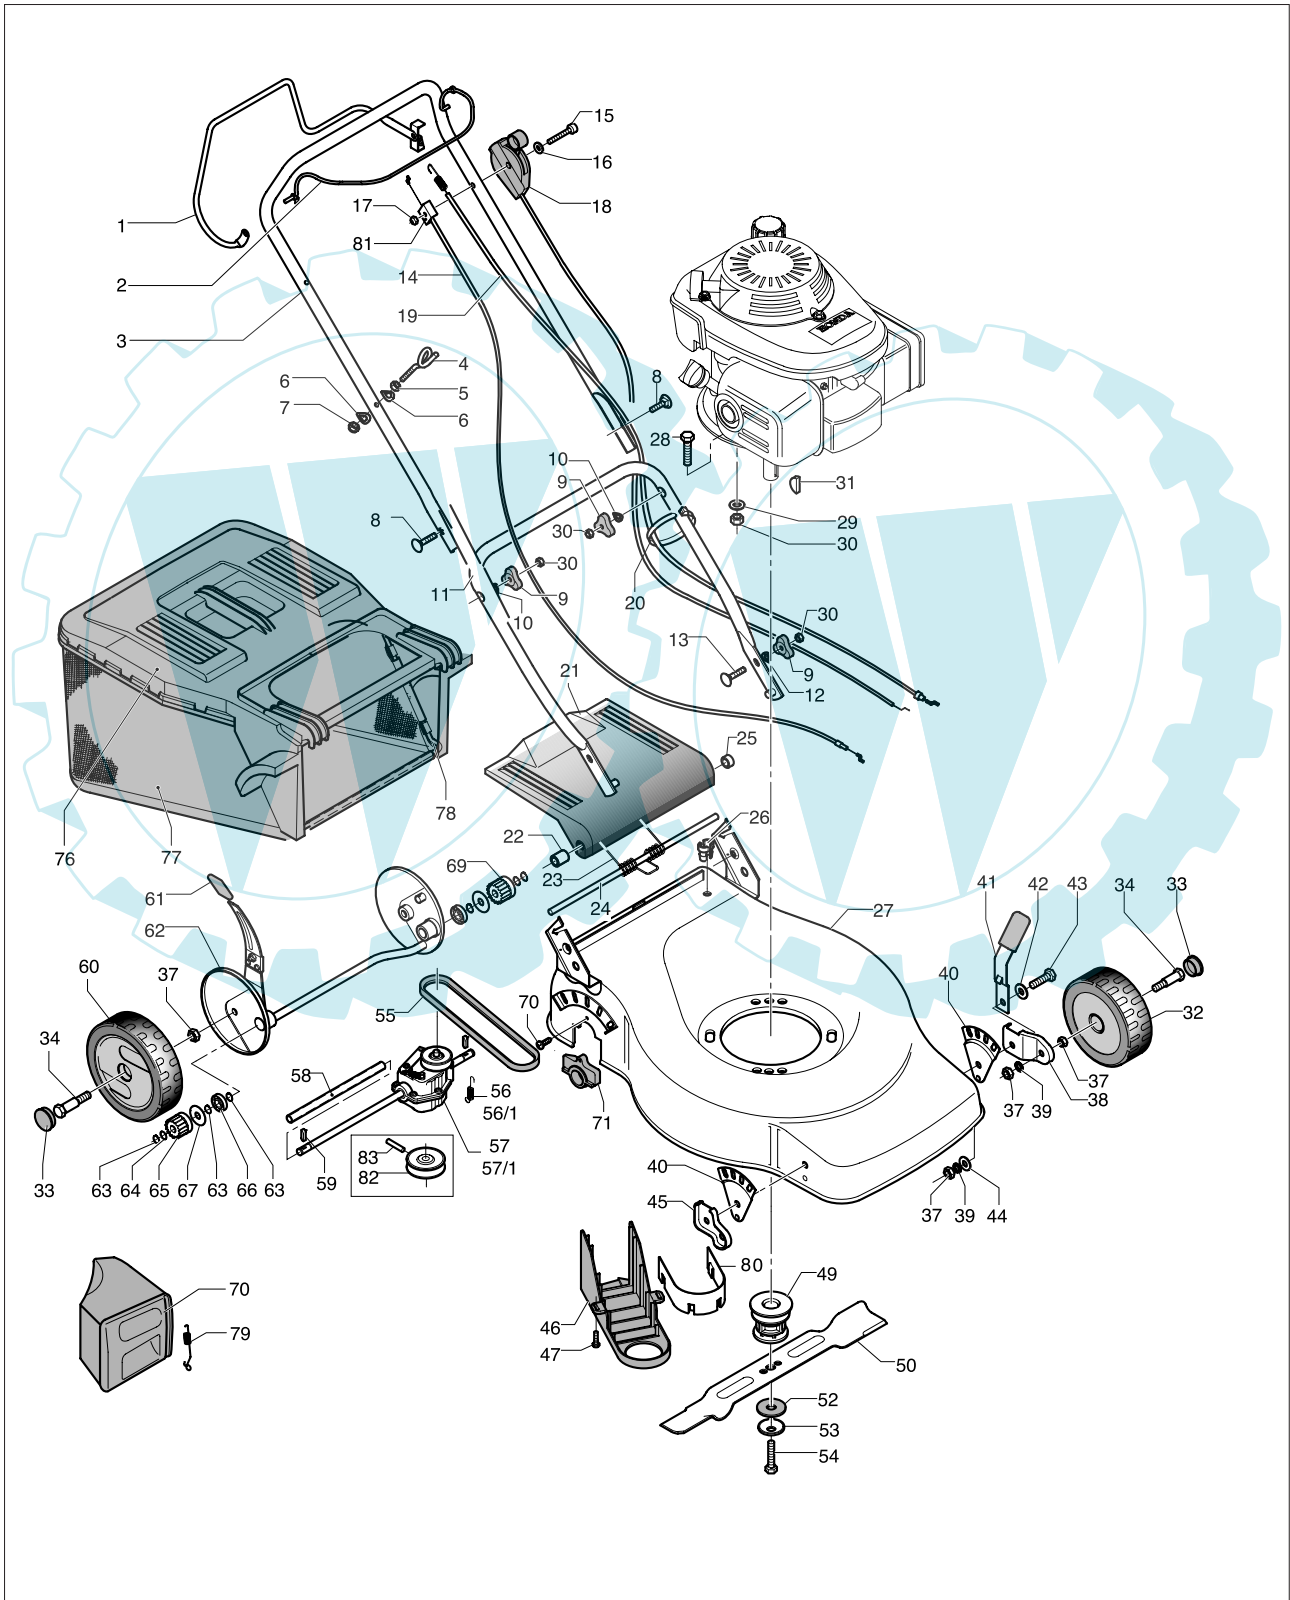

brand	Bricorama

date	SEP/04	SHEET 1/3

Model

BR 53 H 160

Product number

953878273